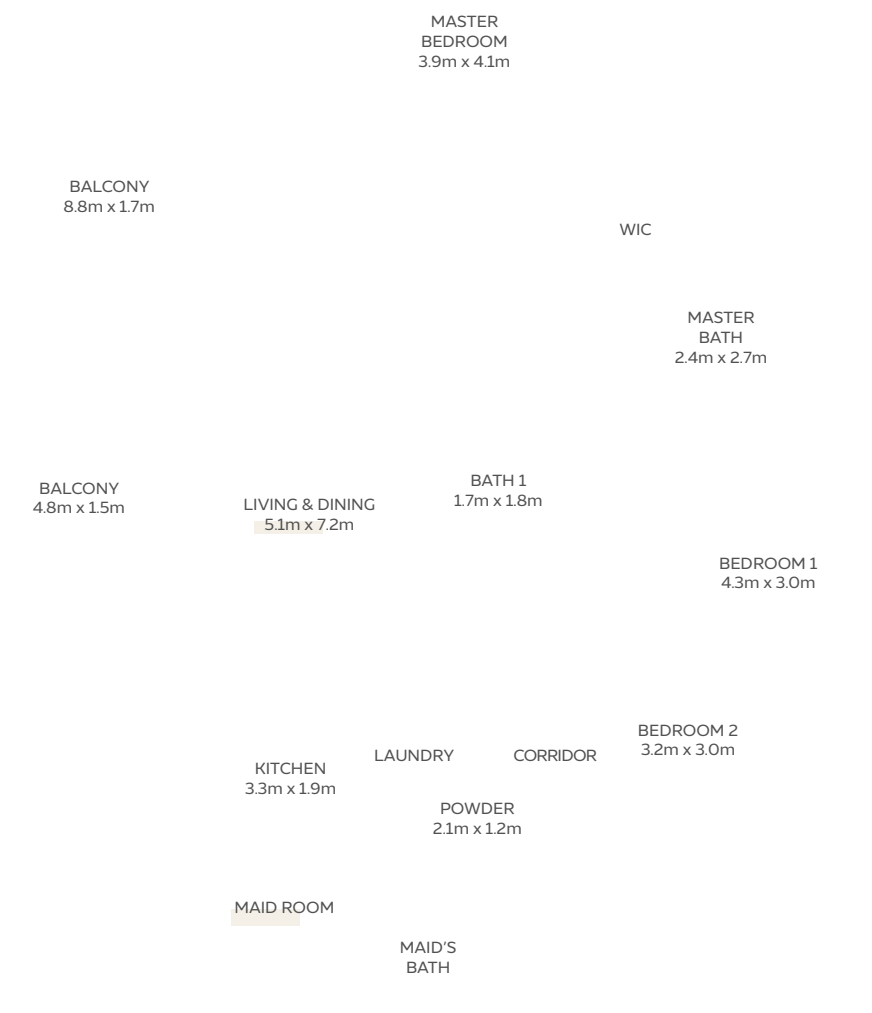

3 BEDROOM

Type 2

Unit Area	173.22 sqm / 1864.52 sqft
Balcony Area	27.96 sqm / 300.96 sqft
Total Area	201.18 sqm / 2165.48 sqft