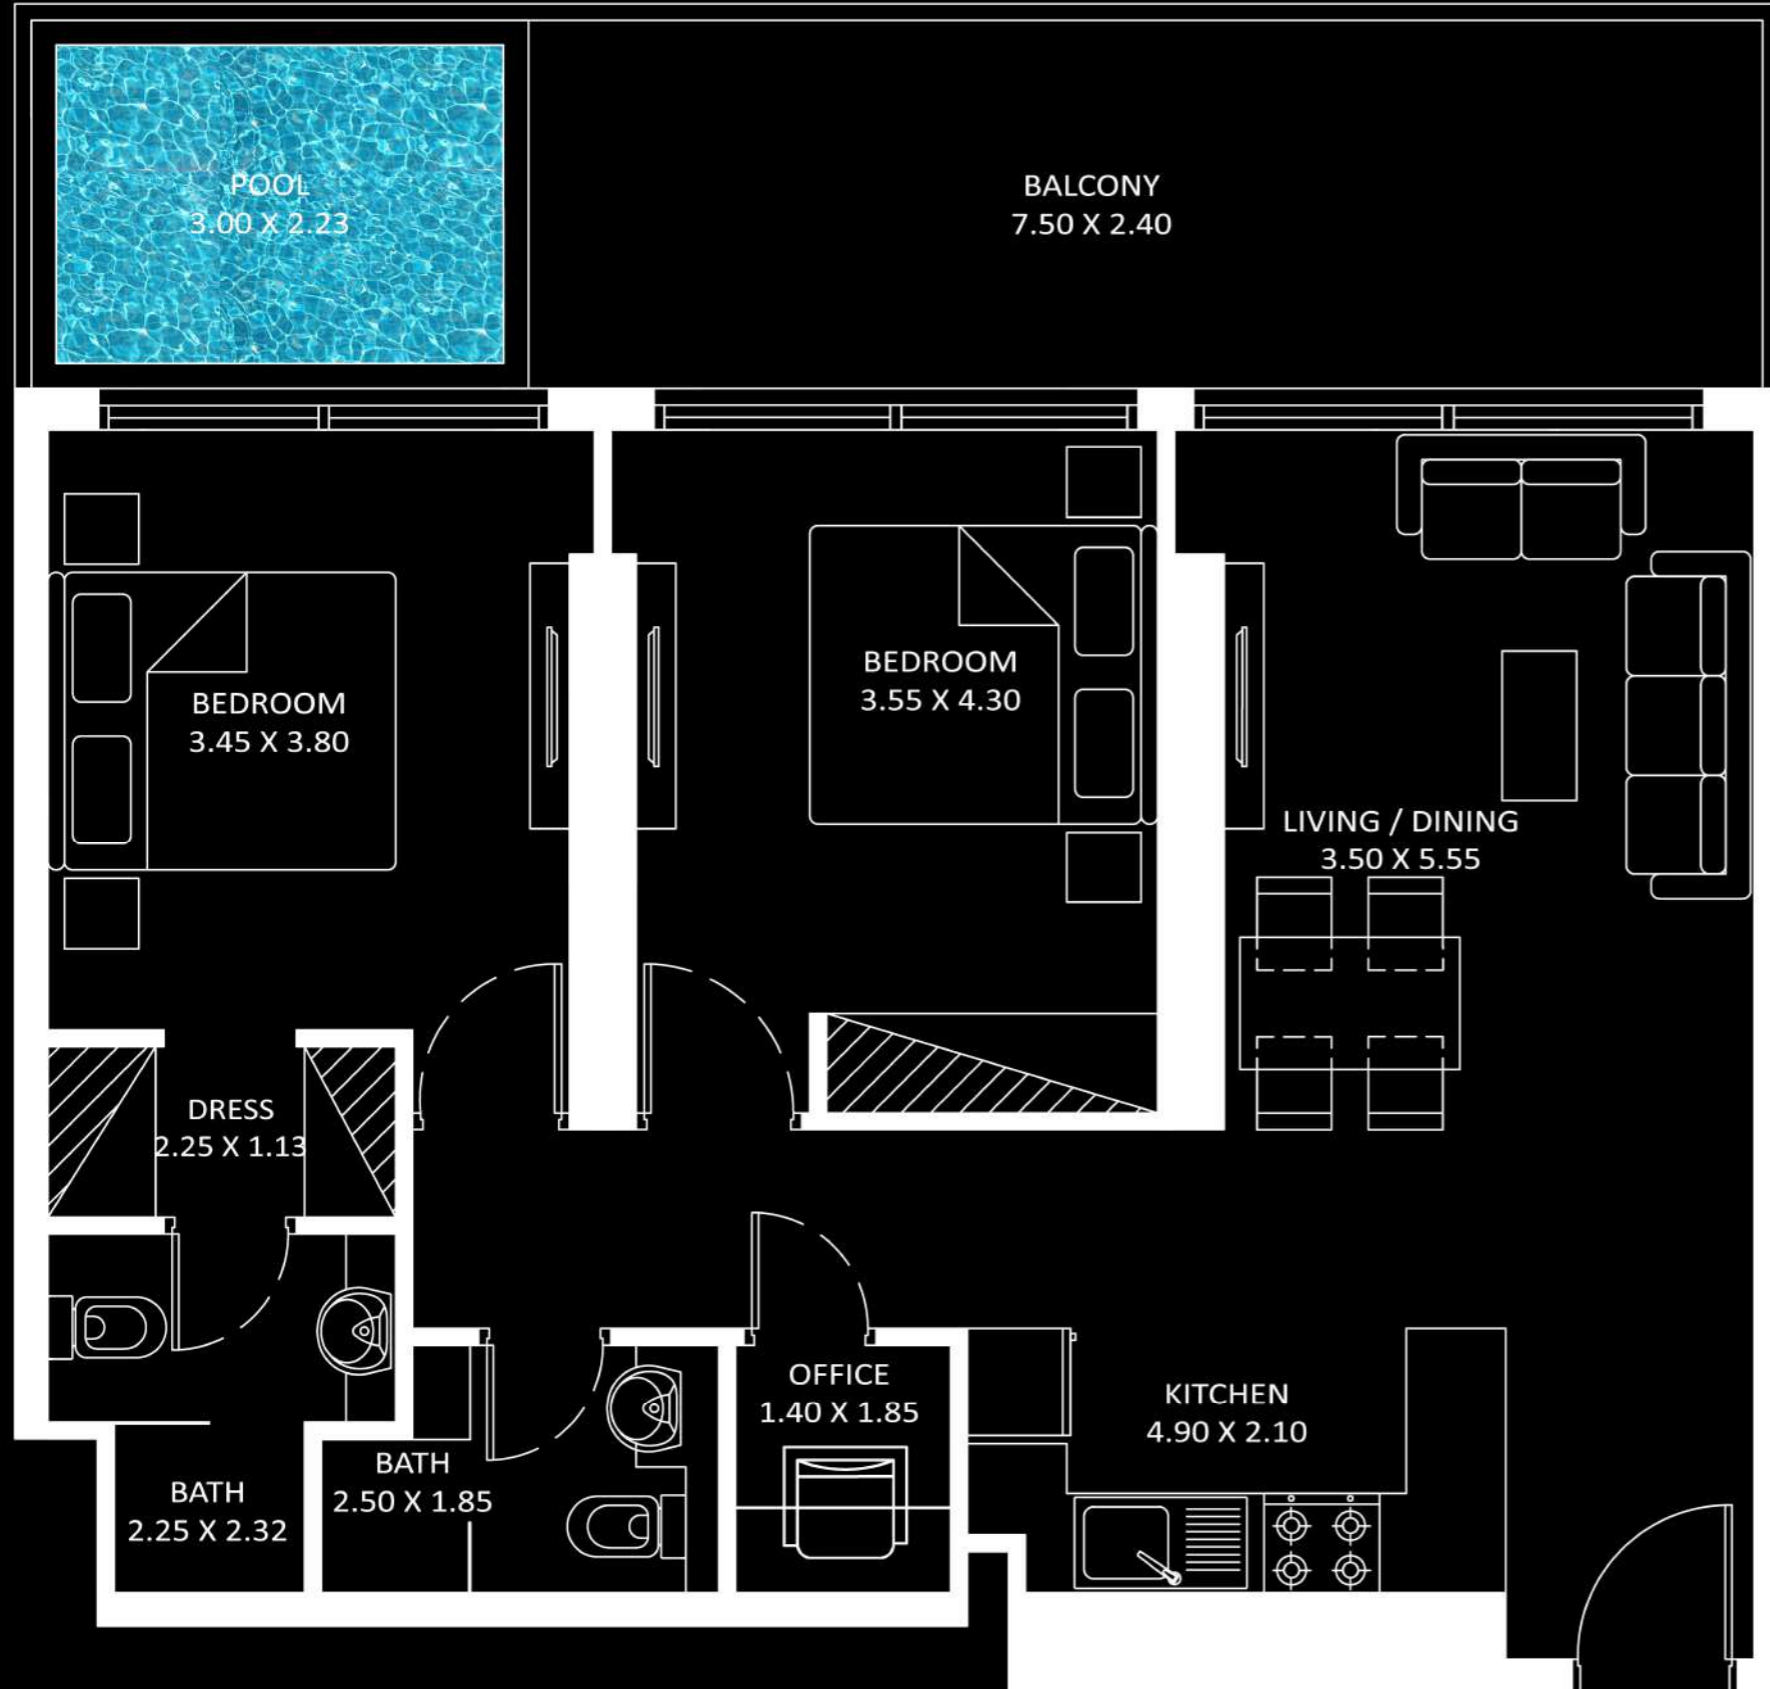

2 BEDROOM TYPE - A

AREA (Sq.Ft)

Apartment
822 to 830

Balcony
273 to 277

Total
1,095 to 1,107

FEATURES :

- Pool
- Office