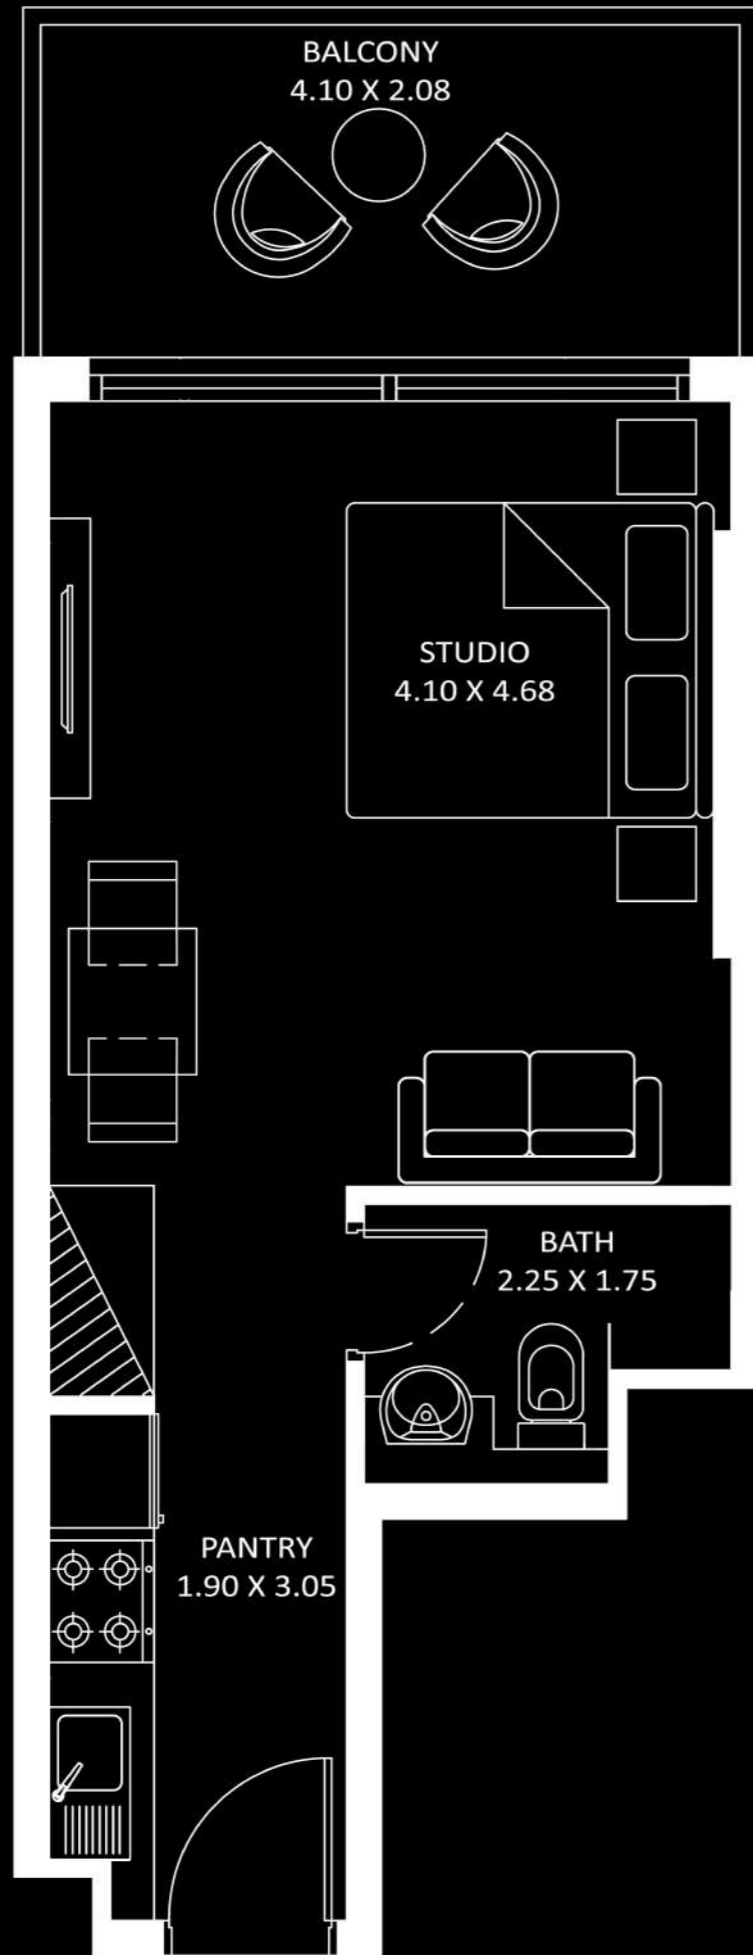

STUDIO

AREA (Sq.Ft)

Apartment
318 to 326

Balcony
89 to 93

Total
407 to 419

Diamondz